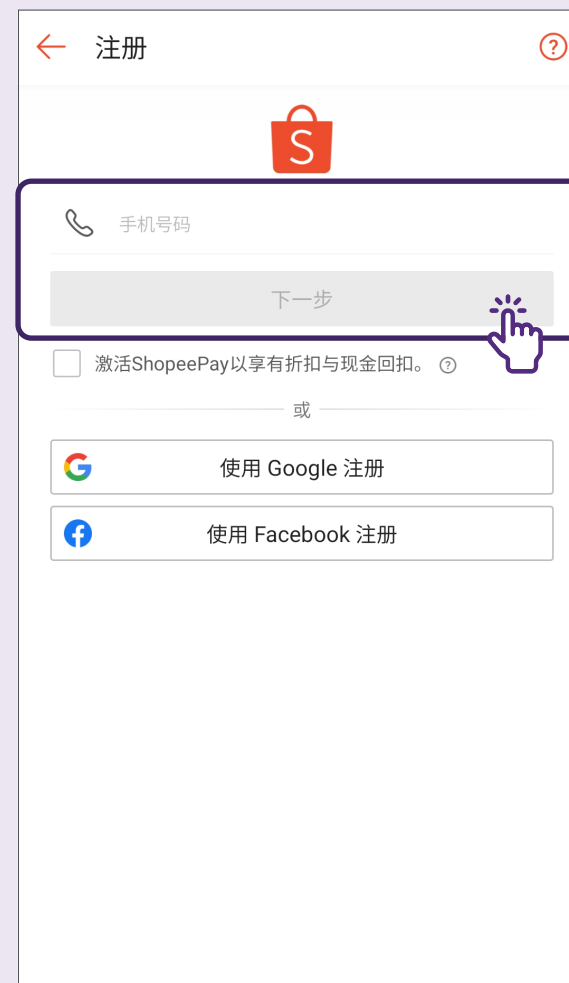

登出网上购物应用程序的常见步骤

前往您的账户设置进行登出。

Shopee

The screenshot shows the Shopee app interface. At the top, there are promotional banners for 'MOLTEN MILO LAVA PAU' and '4 DAYS TO 10.10 BRANDS FESTIVAL'. Below these is a 'NEW USER ZONE' and an 'EXCLUSIVE VOUCHER' for '\$6 Off'. The bottom navigation bar includes icons for '首页', '直播', '官方商城', '通知', and '我的'. A hand icon points to the '我的' (My) icon. Below the navigation bar, the user's profile is shown with the name 'tan', 'Classic Member', and '粉丝 0 | 关注中 4'. A notification banner reads '验证您的电邮有助于我们确认您的身份、保护您的帐户及接收订单的最新消息。现在验证'. Below the notification is a '购买清单' (Shopping List) section. At the bottom, there are icons for '待付款', '待出货', '待收货', and '评价'. A hand icon points to the '我的' icon. To the right, a '帐号设定' (Account Settings) menu is shown with options: '设定', '聊天设定', '通知设置', '隐私设定', '封锁的用户', 'Language / 语言 / Bahasa 简体中文', '帮助', '帮助中心', 'Shopee社群规范', 'Shopee使用规则', and '喜欢Shopee吗? 快来评分吧!'. A hand icon points to the '登出' (Log out) button at the bottom of the menu.

NTUC FairPrice

The screenshot shows the NTUC FairPrice app interface. At the top, there are promotional banners for 'Pre-order your Christmas goodies, pick up in-store' and 'Save more with exciting vouchers!'. Below these are sections for 'Grocery delivery', 'Grocery in-store', 'Food takeaway', and 'Rewards'. A hand icon points to the '我的' (My) icon in the top left corner. Below the main content, there is a 'Log out' button. To the right, a '帐号设定' (Account Settings) menu is shown with options: 'Vouchers', 'Play and Win', 'Send E-Gift Vouchers', 'Membership', 'Link membership', 'Digital Club', 'Just Wine Club', 'NTUC Union Membership', 'Help', 'Store Locator', 'Terms & Conditions', 'Privacy Notice', and 'Log out'. A hand icon points to the 'Log out' button at the bottom of the menu.

注册Shopee账号

1 点击“我的”标签栏

进入Shopee应用程序里的“我的”标签栏。

2 点击注册

选择“注册”。

3 输入手机号码

4 输入验证码以验证账号

如果您点击“其他方式”，则可以透过“语音通话”或“短信”获取验证码。