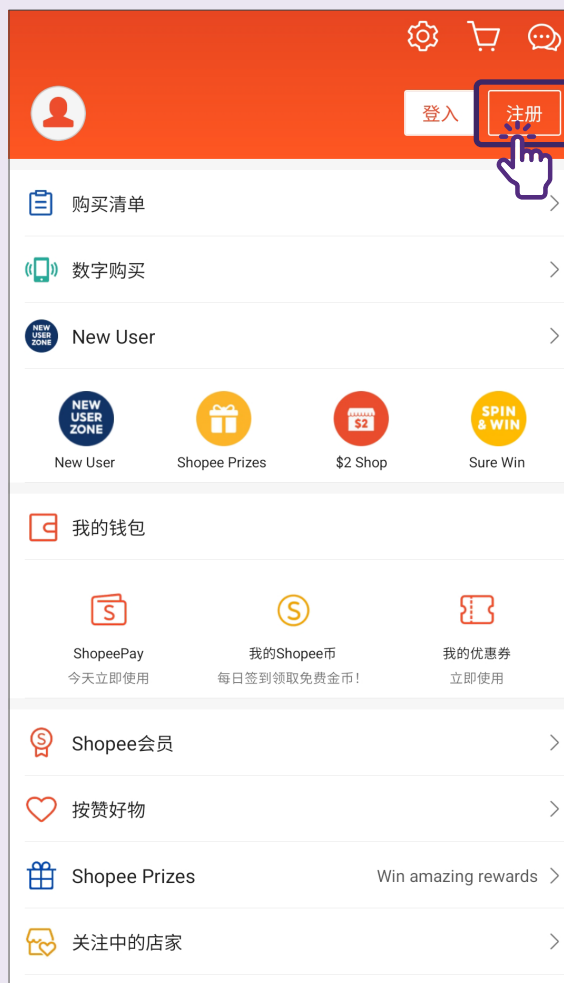

登出网上购物应用程序的常见步骤

前往您的账户设置进行登出。

Shopee

The screenshot shows the Shopee app interface. At the top, there are promotional banners for 'MOLTEN MILO LAVA PAU' and '4 DAYS TO 10.10 BRANDS FESTIVAL'. Below these is a 'NEW USER ZONE' and an 'EXCLUSIVE VOUCHER' for '\$6 Off'. The bottom navigation bar includes icons for '首页', '直播', '官方商城', '通知', and '我的'. A hand icon points to the '我的' (My) icon. Below the navigation bar, the user's profile is shown with the name 'tan', 'Classic Member', and '粉丝 0 | 关注中 4'. A notification banner reads '验证您的电邮有助于我们确认您的身份、保护您的帐户及接收订单的最新消息。现在验证'. Below the notification is a '购买清单' (Shopping List) section. At the bottom, there are icons for '待付款', '待出货', '待收货', and '评价'. A hand icon points to the '我的' icon. To the right, a '帐号设定' (Account Settings) menu is shown with options: '设定', '聊天设定', '通知设置', '隐私设定', '封锁的用户', 'Language / 语言 / Bahasa 简体中文', '帮助', '帮助中心', 'Shopee社群规范', 'Shopee使用规则', and '喜欢Shopee吗? 快来评分吧!'. A hand icon points to the '登出' (Log out) button at the bottom of the menu.

NTUC FairPrice

The screenshot shows the NTUC FairPrice app interface. At the top, there are promotional banners for 'Pre-order your Christmas goodies, pick up in-store' and 'Save more with exciting vouchers!'. Below these are sections for 'Grocery delivery', 'Grocery in-store', 'Food takeaway', and 'Rewards'. A hand icon points to the '我的' (My) icon in the top left corner. Below the main content, there is a 'Log out' button. To the right, a '帐号设定' (Account Settings) menu is shown with options: 'Vouchers', 'Play and Win', 'Send E-Gift Vouchers', 'Membership', 'Link membership', 'Digital Club', 'Just Wine Club', 'NTUC Union Membership', 'Help', 'Store Locator', 'Terms & Conditions', 'Privacy Notice', and 'Log out'. A hand icon points to the 'Log out' button at the bottom of the menu.

注册Shopee账号

1 点击“我的”标签栏

进入Shopee应用程序里的“我的”标签栏。

2 点击注册

选择“注册”。

3 输入手机号码

4 输入验证码以验证账号

如果您点击“其他方式”，则可以透过“语音通话”或“短信”获取验证码。