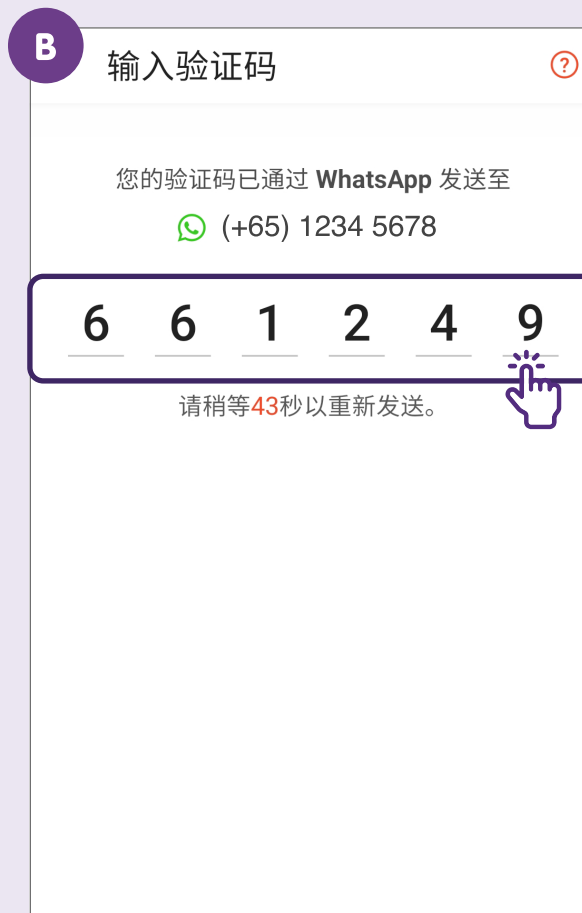

NTUC FairPrice

The screenshot shows the NTUC FairPrice app interface. At the top, there are promotional banners for 'Pre-order your Christmas goodies, pick up in-store' and 'Save more with exciting vouchers!'. Below these are sections for 'Grocery delivery', 'Grocery in-store', 'Food takeaway', and 'Rewards'. A hand icon points to the '我的' (My) icon in the top left corner. Below the main content, there is a 'Log out' button. To the right, a '帐号设定' (Account Settings) menu is shown with options: 'Vouchers', 'Play and Win', 'Send E-Gift Vouchers', 'Membership', 'Link membership', 'Digital Club', 'Just Wine Club', 'NTUC Union Membership', 'Help', 'Store Locator', 'Terms & Conditions', 'Privacy Notice', and 'Log out'. A hand icon points to the 'Log out' button at the bottom of the menu.

注册Shopee账号

1 点击“我的”标签栏

进入Shopee应用程序里的“我的”标签栏。

2 点击注册

选择“注册”。

3 输入手机号码

4 输入验证码以验证账号

如果您点击“其他方式”，则可以透过“语音通话”或“短信”获取验证码。