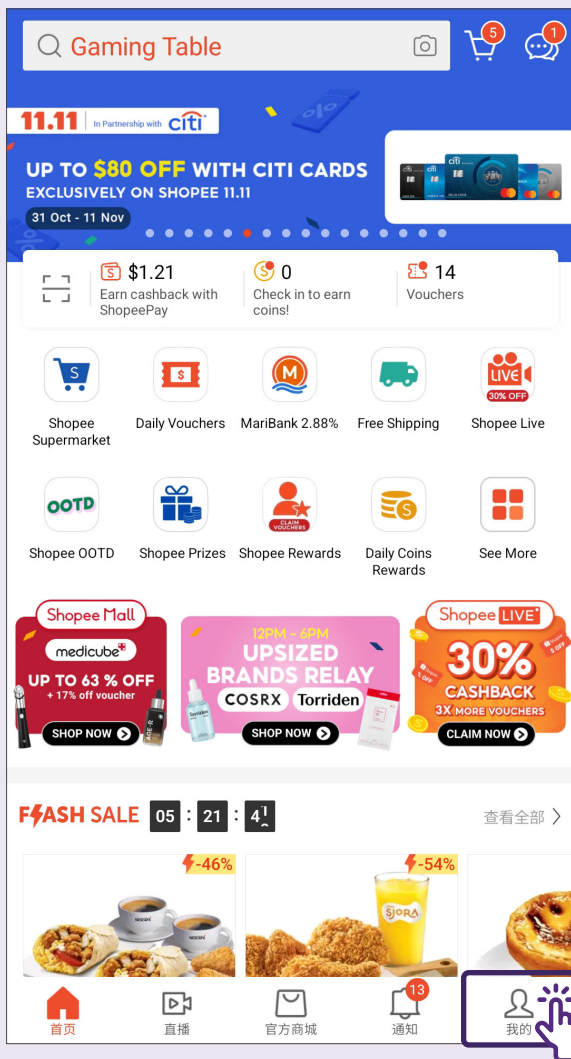

登入 - 通过短信

1 点击“我的”标签栏