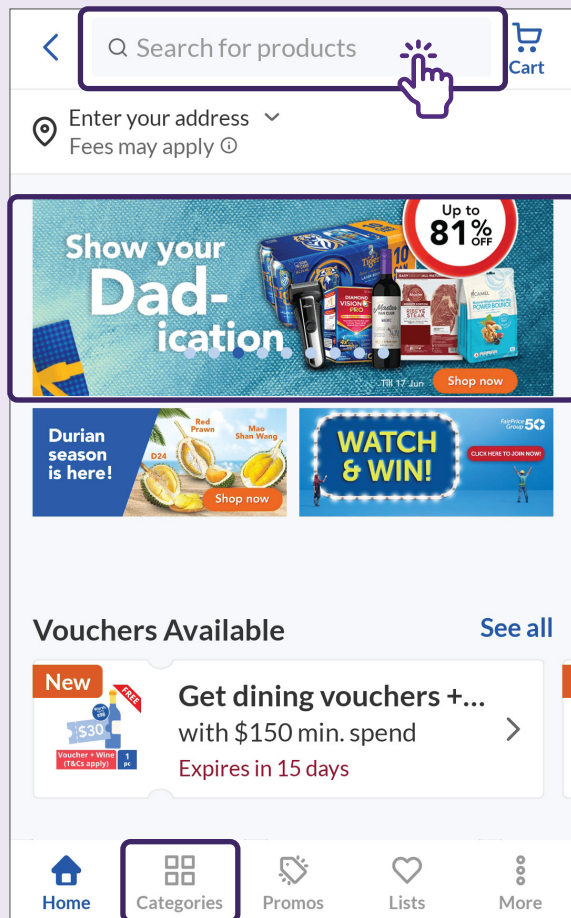

搜索产品并将其添加至购物车

1 搜索产品

在搜索栏中输入产品名称。您也可以
通过应用程序的横幅或类别
进行搜索。