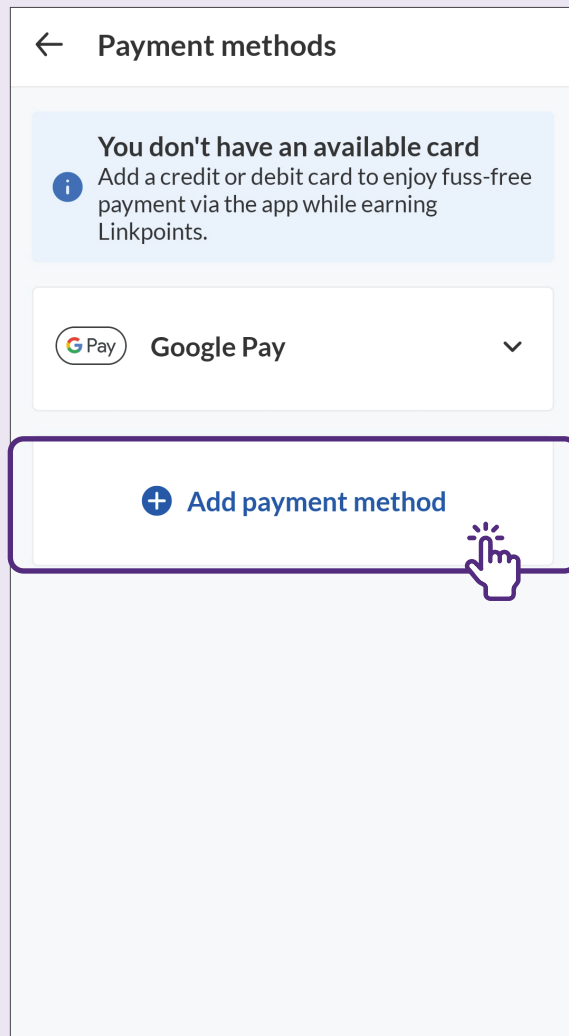

添加支付方式

1 选择支付方式

2 选择添加支付方式

3 添加信用卡或转账卡

输入资料后, 点击“添加支付卡”。