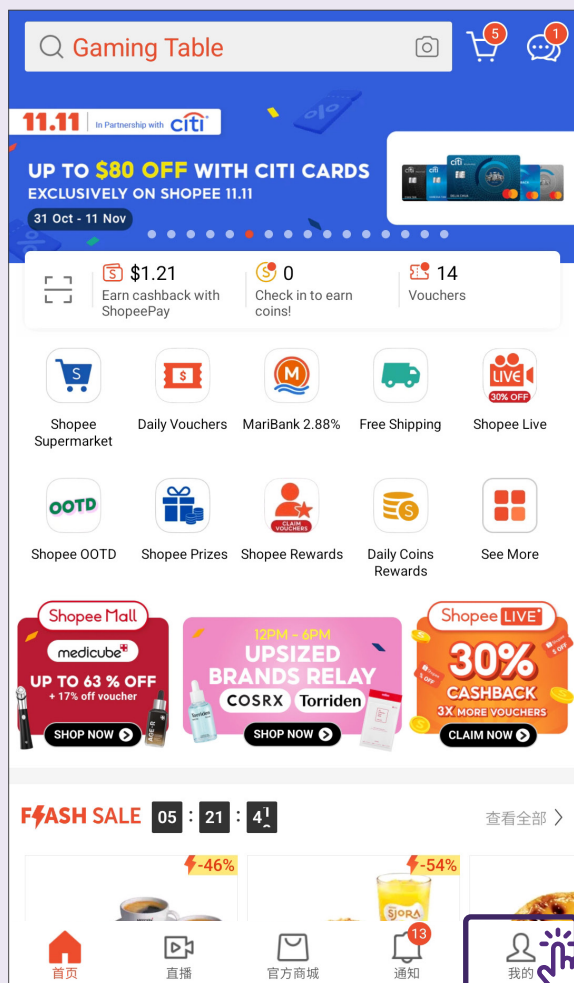

注册Shopee账号

1 点击“我的”标签栏