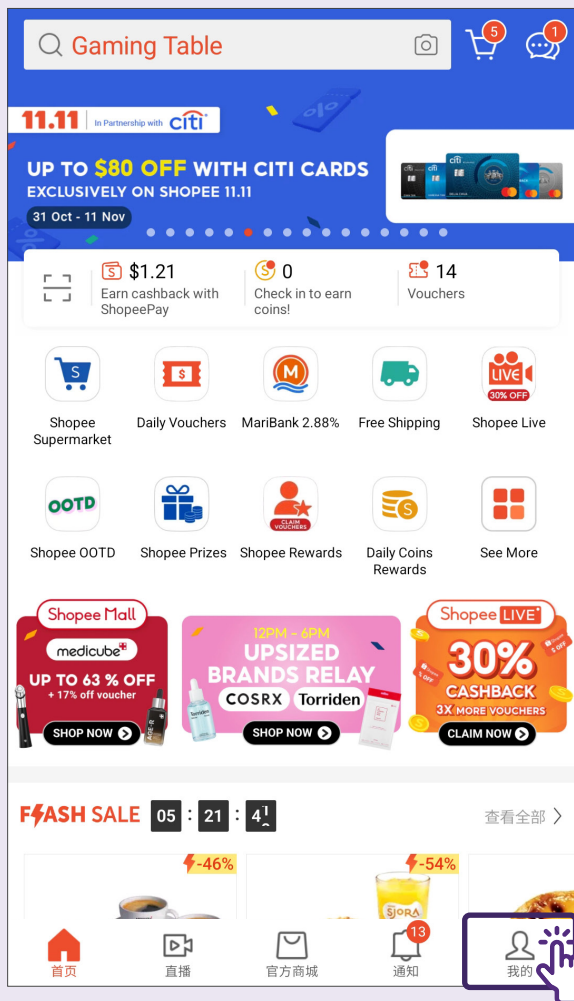

登入 - 通过密码

1 点击“我的”标签栏