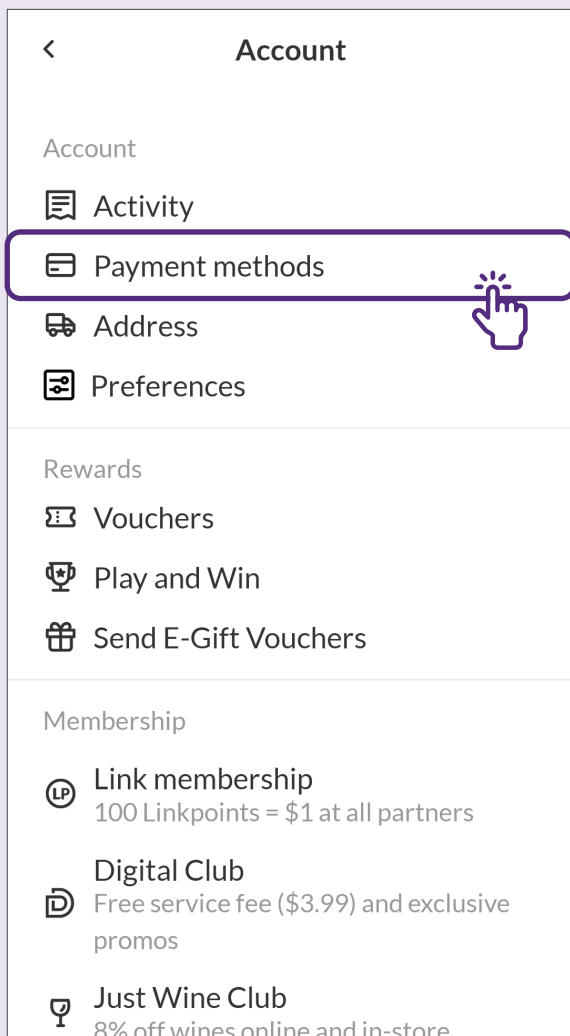

添加支付方式

1 选择支付方式