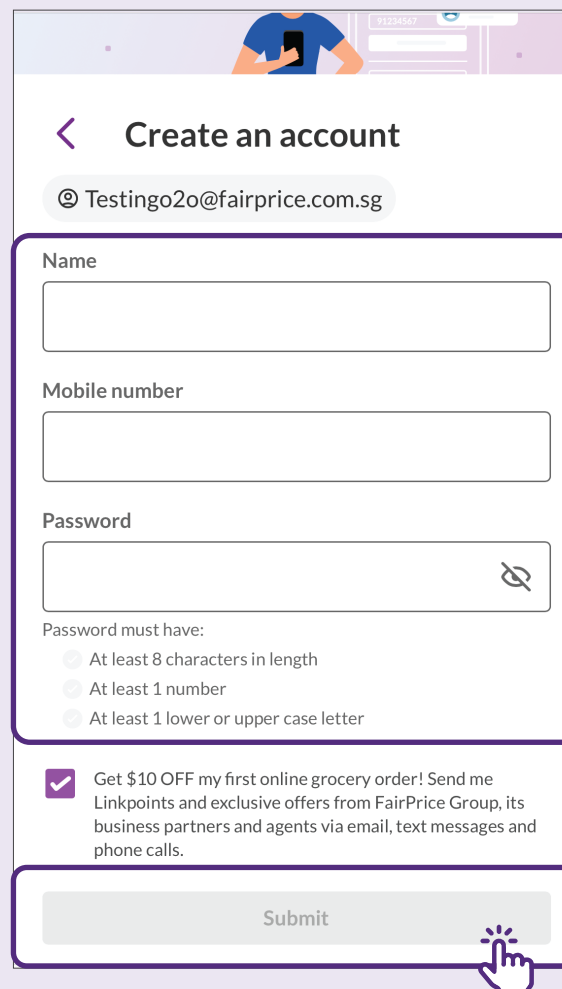

2 点击设置

3 点击登出

从下往上滑动，然后选择“登出”。

Shopee真品认证

1 真品标签

- A. 如果要辨别产品的真伪, 您可查看该产品是否由“官方商城”卖家所出售。“官方商城”所售产品都是100%真品, 因为“官方商城”的产品都是由经过验证的卖家所售。
- B. 留意“官方商城”标签以辨别产品是否来自官方商城卖家。

设置账户

1 启用FairPrice

到 Apple App Store 或 Google Play Store 下载并启用“FairPrice”应用程序。

2 点击账户

点击左上角的图标，然后点击“登入或创建”。

3 登入或创建

Welcome to FairPrice Group!

Log in or create an account with one of these methods.

Email or Mobile Number

Next

Continue with Apple

Continue with Google

Continue with **singpass**

输入电邮地址或手机号码，然后点击“下一步”。或者，您也可以通过 Singpass、Apple或Google账户注册。

4 创建账户

输入个人信息后，点击“提交”。

添加地址

1 选择地址

The screenshot shows the 'Account' page with a list of options. The 'Address' option is highlighted with a red box and a hand icon pointing to it. The options listed are: Account, Activity, Payment methods, Address, Preferences, Rewards, Vouchers, Play and Win, Send E-Gift Vouchers, Membership, Link membership (100 Linkpoints = \$1 at all partners), Digital Club (Free service fee (\$3.99) and exclusive promos), and Just Wine Club (8% off wines online and in-store).